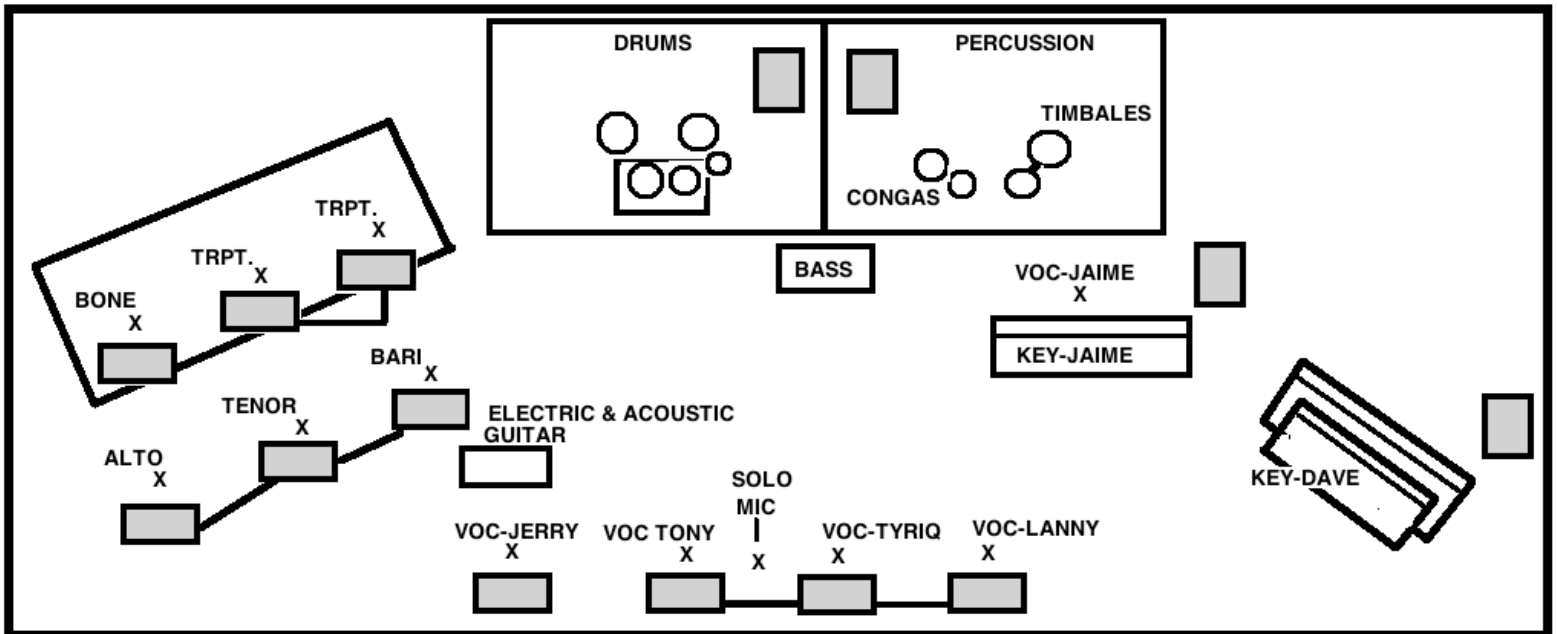

SANTA FE STAGE PLOT

NEW WORLD AUDIO
702 384-3884 / 702 378-3884

MONITOR MIXES

VOC-JERRY
VOC-TONY / TYRIQ / LANNY / SOLO MIC
VOC & KEYS - JAIME
KEYS - DAVE
DRUMS

PERCUSSION
BONE
TRUMPETS
SAX